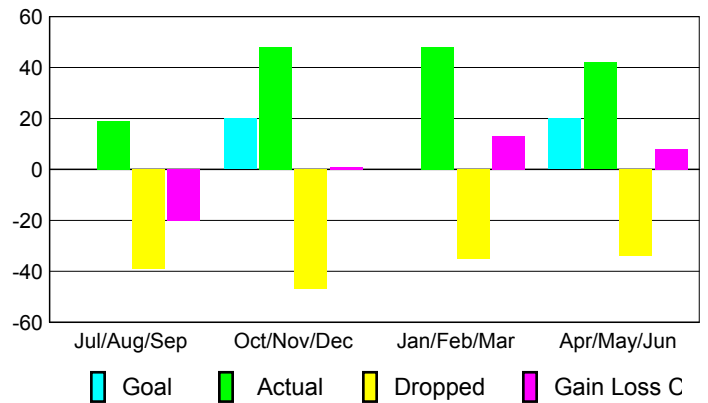

Club Results 2009-2010

Goal, New, Dropped, Gain/Loss

MEMBERSHIP

Membership Results 2009-2010

Membership 2008-2009

Month	Net Memb Goal	Actual New Memb	Actual Dropped Memb	Gain/Loss of Memb	Gain/Loss of Memb
Jul/Aug/Sep	0	19	-39	-20	-7
Oct/Nov/Dec	20	48	-47	1	-12
Jan/Feb/Mar	0	48	-35	13	5
Apr/May/June	20	42	-34	8	-20
Totals	40	157	-155	2	-34

Membership Results 2009-2010

Goal, New, Dropped, Gain/Loss

Comparison of Club Gain/Loss

Current Year Compared to the Previous Year

Comparison of Membership Gain/Loss

Current Year Compared to the Previous Year