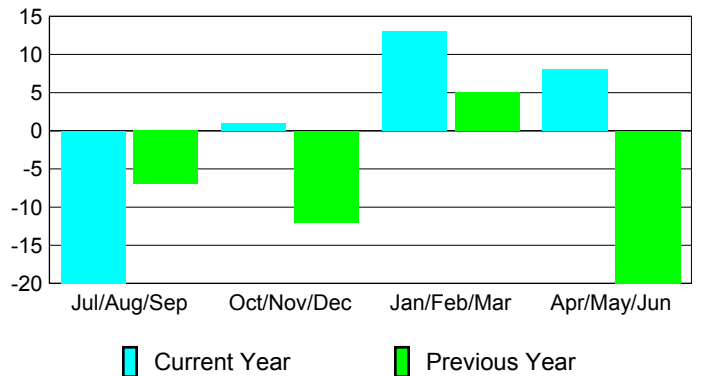

Club Results 2009-2010

Goal, New, Dropped, Gain/Loss

MEMBERSHIP

Membership Results 2009-2010

Membership 2008-2009

Month	Net Memb Goal	Actual New Memb	Actual Dropped Memb	Gain/Loss of Memb	Gain/Loss of Memb
Jul/Aug/Sep	0	19	-39	-20	-7
Oct/Nov/Dec	20	48	-47	1	-12
Jan/Feb/Mar	0	48	-35	13	5
Apr/May/June	20	42	-34	8	-20
Totals	40	157	-155	2	-34

Membership Results 2009-2010

Goal, New, Dropped, Gain/Loss

Comparison of Club Gain/Loss

Current Year Compared to the Previous Year

Comparison of Membership Gain/Loss

Current Year Compared to the Previous Year

YTD Status Quo Clubs 2009-2010

Status Quo Clubs Compared to Status Quo Members

Gender Comparison 2009-2010